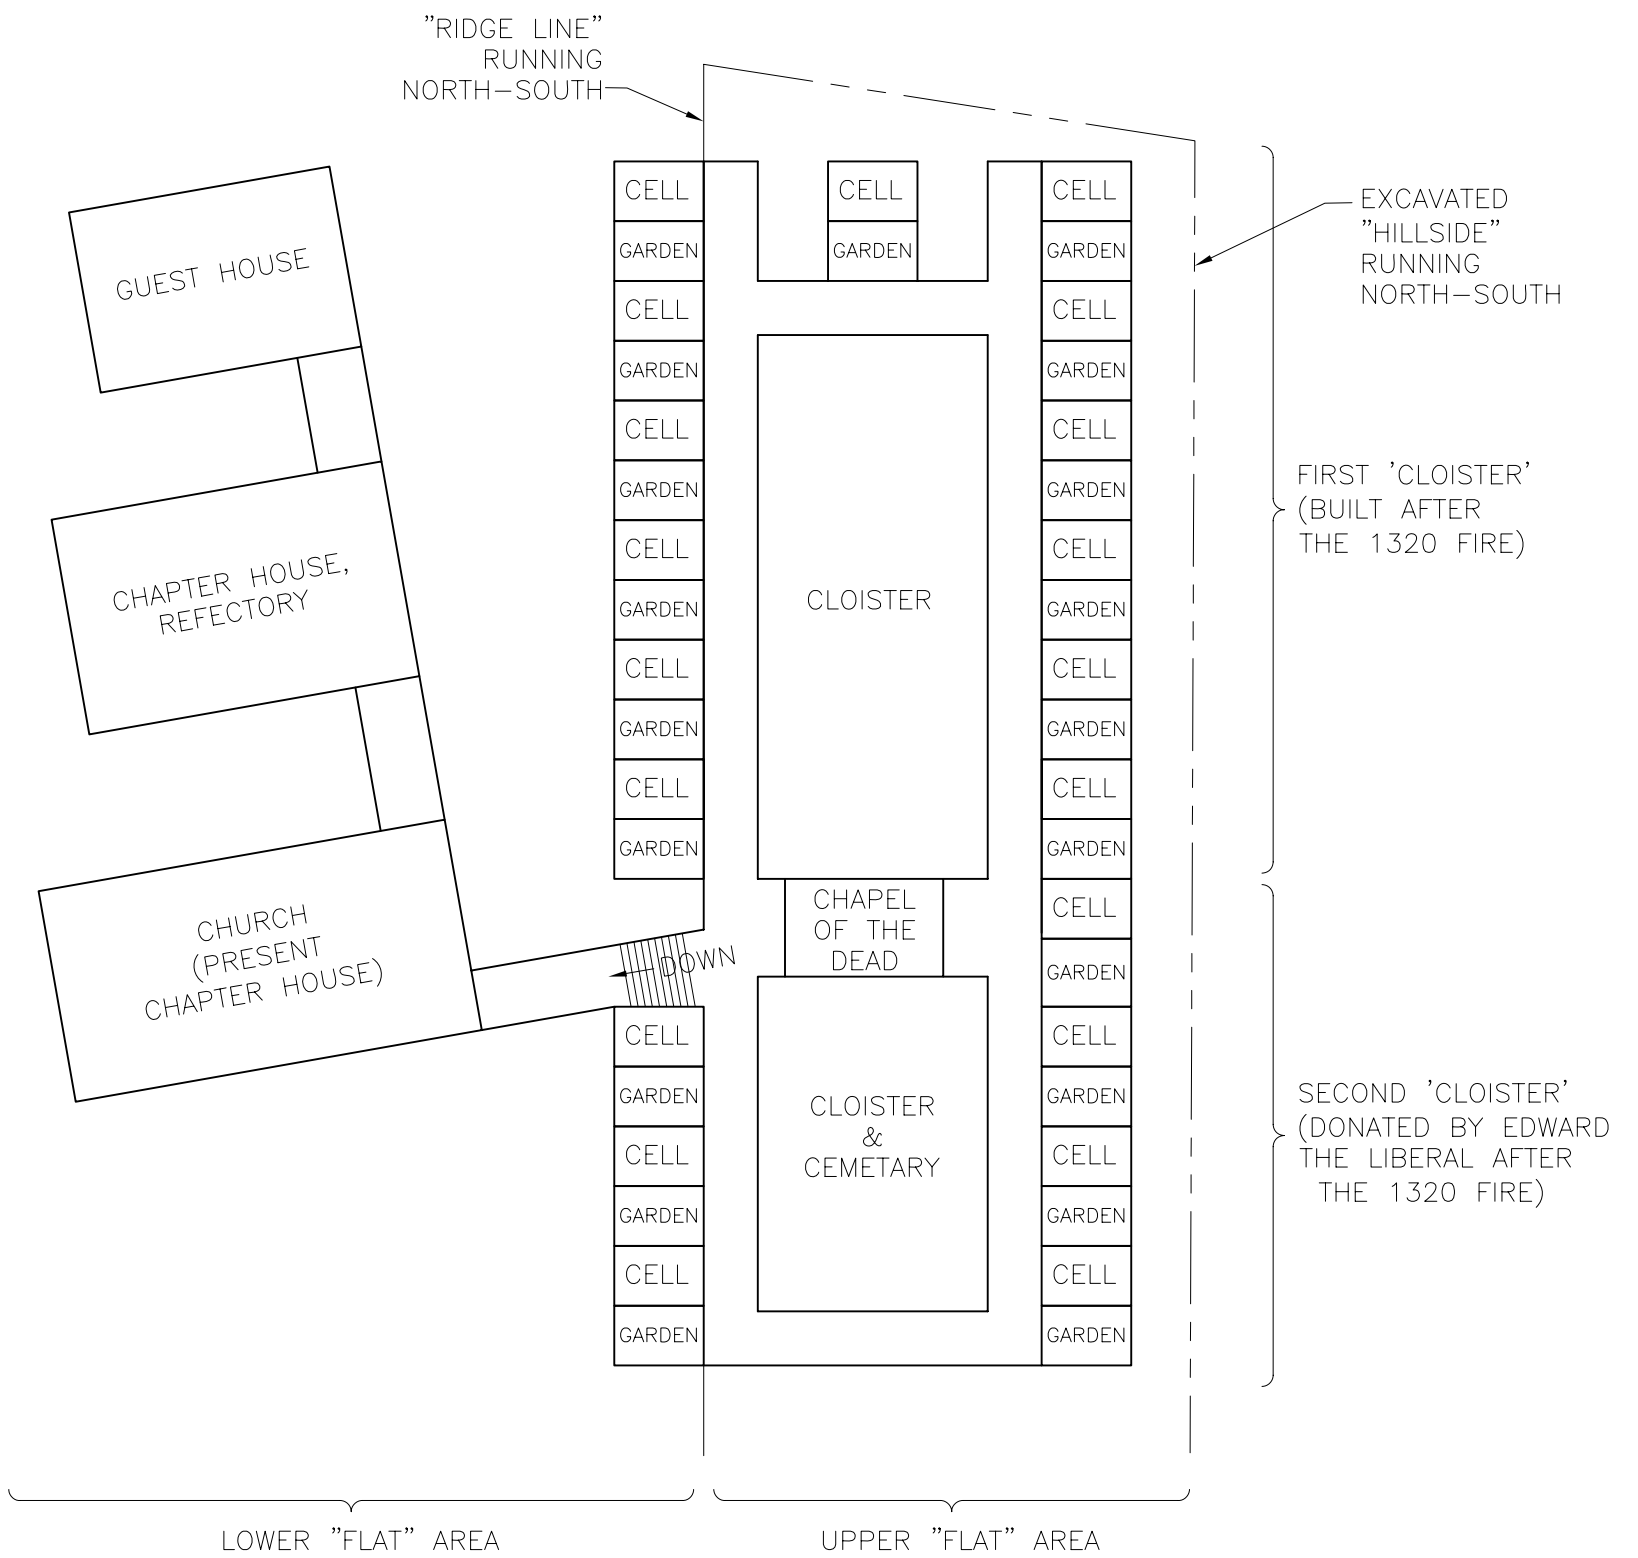

N O R T H

PLAN VIEW

EAST-WEST CROSS SECTION THROUGH MONKS CELL AND HILLSIDE

SPECULATED THIRD LE GRANDE CHARTREUSE
(WITH THE ADDITION OF THE SECOND 'CLOISTER')