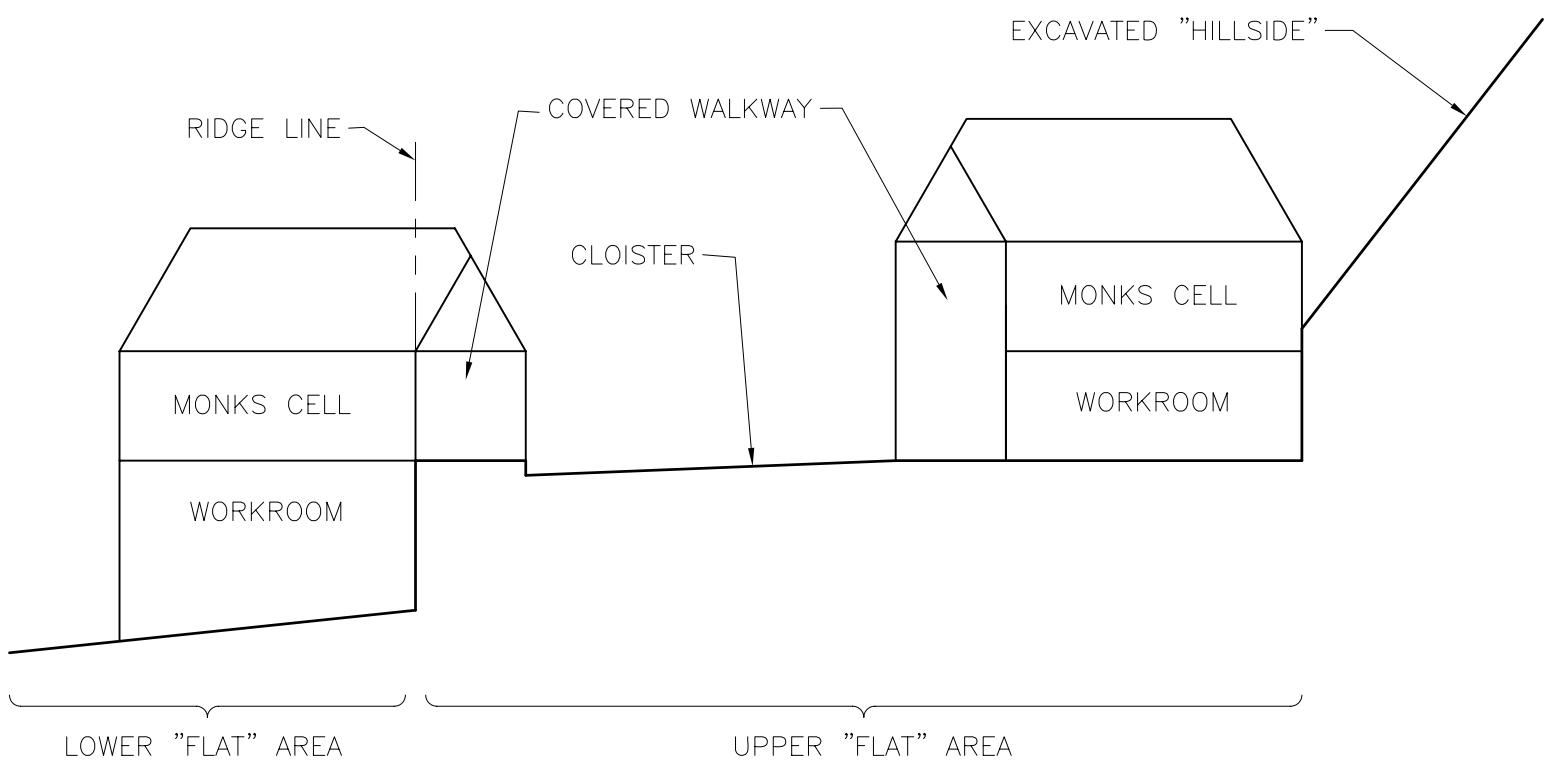

N O R T H

PLAN VIEW

EAST-WEST CROSS SECTION THROUGH MONKS CELL AND HILLSIDE

SPECULATED THIRD LE GRANDE CHARTREUSE
(WITH THE ADDITION OF THE SECOND 'CLOISTER')